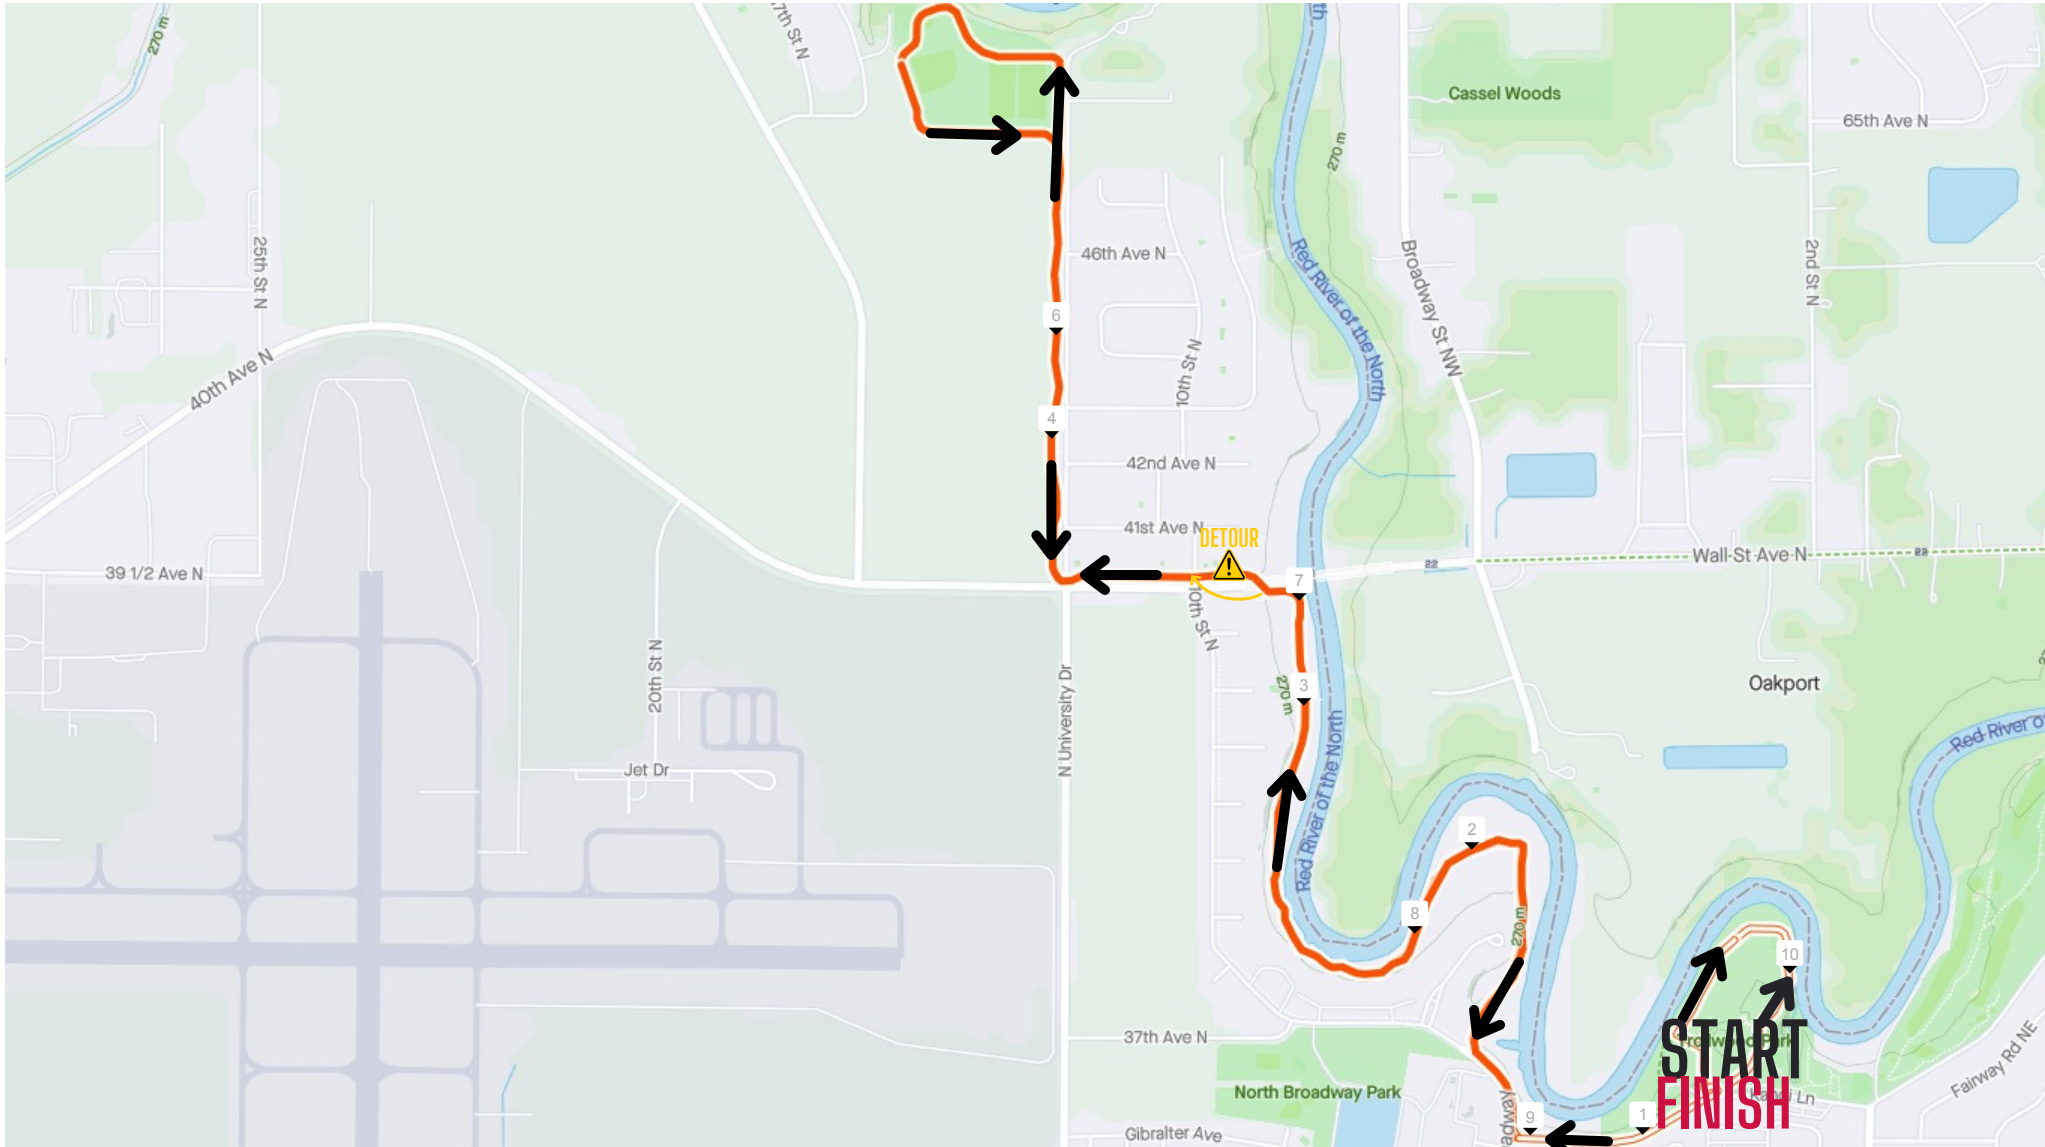

ND SENIOR GAMES 2021 - 10K CYCLING ROUTE

Elevation Gain
30 m

Elevation Loss
30 m

Est. Moving Time
35:52