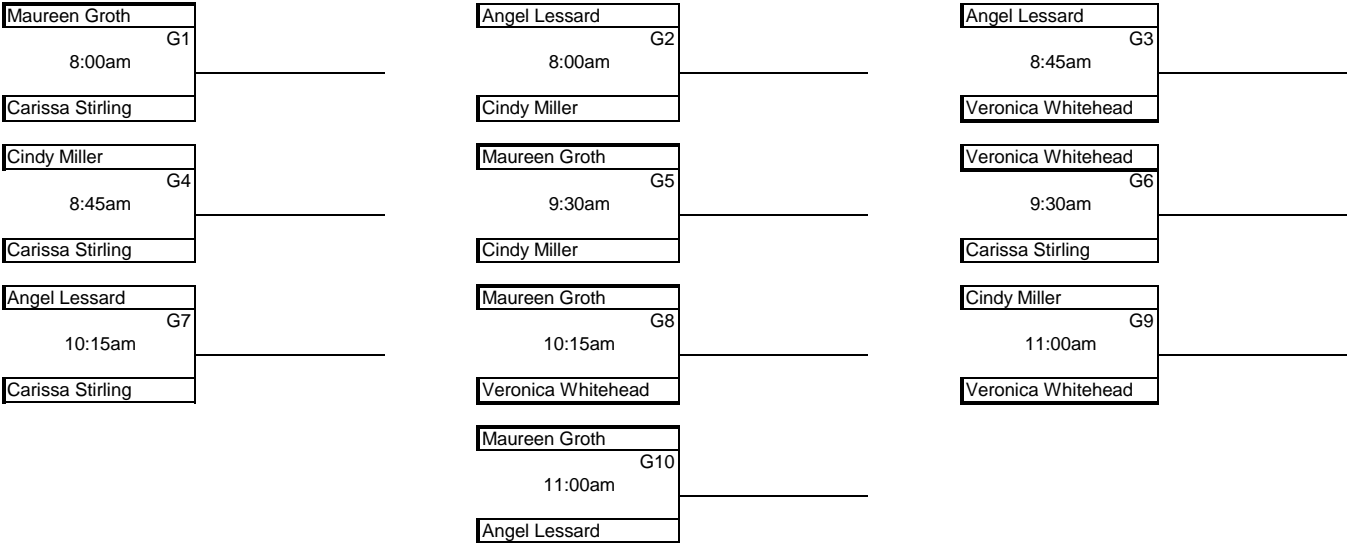

Women's Singles All Divisions

| | Wins | Losses |
|--------------------|------|--------|
| Maureen Groth | | |
| Angel Lessard | | |
| Cindy Miller | | |
| Carissa Stirling | | |
| Veronica Whitehead | | |