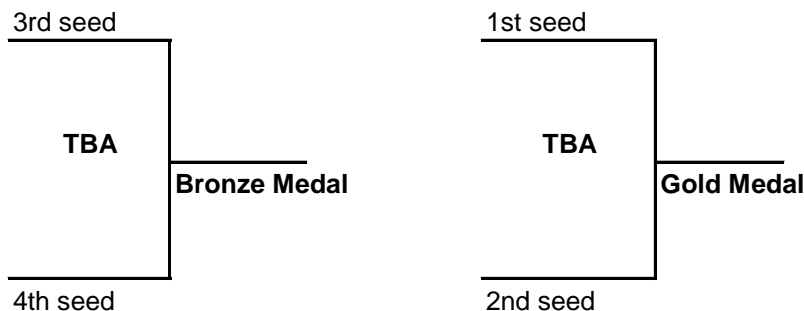

2018 NORTH DAKOTA SENIOR GAMES PICKLEBALL TOURNAMENT

MIXED DOUBLES 55-59

SATURDAY, JULY 28

All matches will be played at the Rustad Recreation Center

601 26th Ave E, West Fargo, ND

TEAMS

POOL PLAY

1. **Desiree Morton & Dennis Burthwick**
2. **Mary Softing & Neil Bosch**
3. **Mark & Twyla Anderson**
4. **Gerry & Kathy Waletzko**

Wins	Losses

Match Time		Ct.	Winner
8:15 AM	1 vs 2	5	
8:15 AM	3 vs 4	6	
TBA	1 vs 3		
TBA	2 vs 4		
TBA	1 vs 4		
TBA	2 vs 3		

Medal Matches

Seeds will be determined by the following criteria:

1. 1 - Overall Record
2. 2 - Head to Head Record
   (with teams that are tied)
3. 3 - Head to Head Points Scored Minus Points Allowed
   (with teams that are tied)
4. 4 - Overall Points Scored Minus Points Allowed